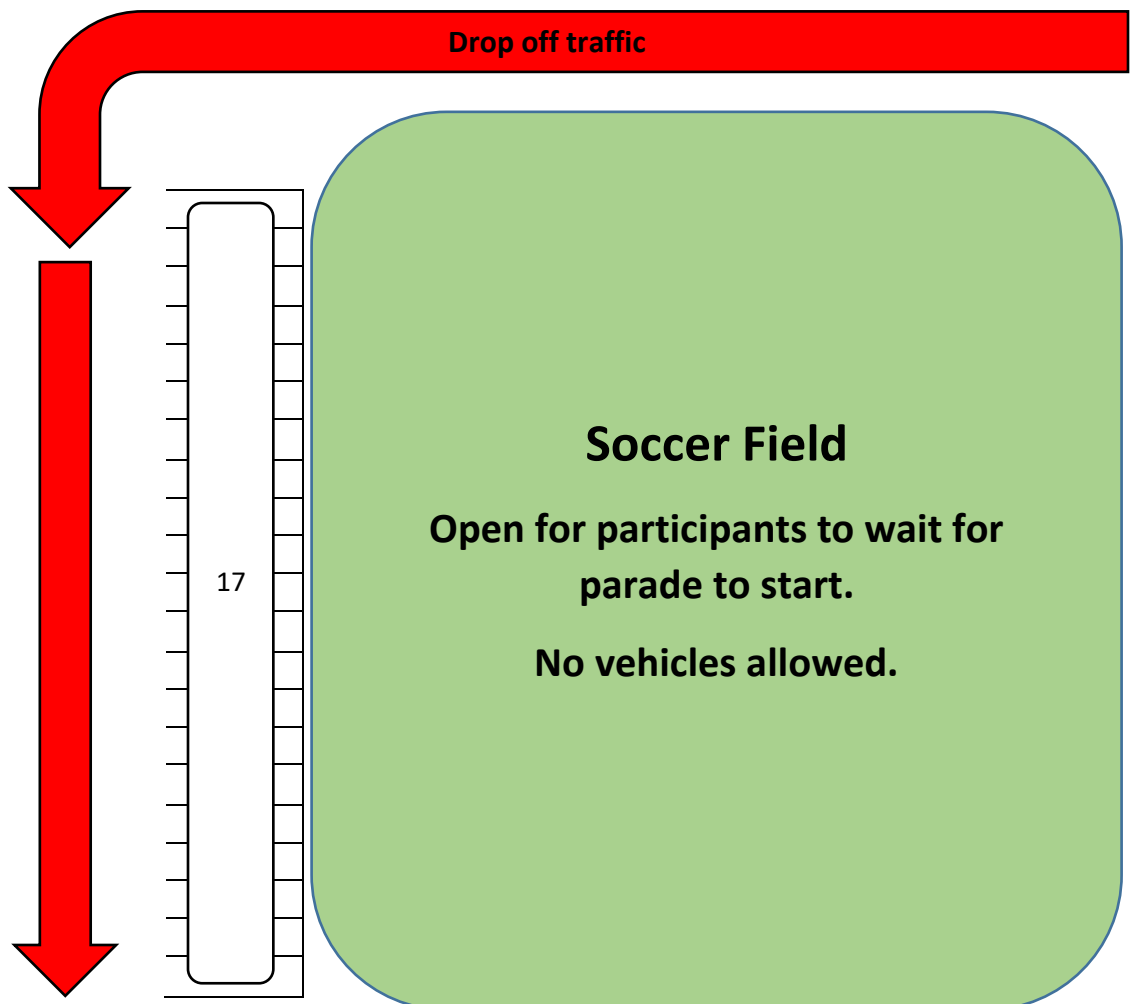

Chester YMCA

Restrooms open from 11:30-3 pm

Parker Lane