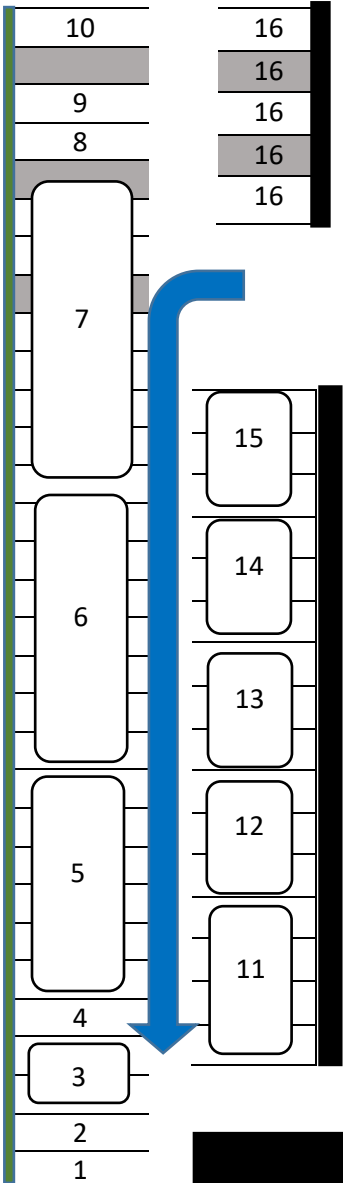

Chester YMCA

Restrooms open from 11:30-3 pm

Parker Lane