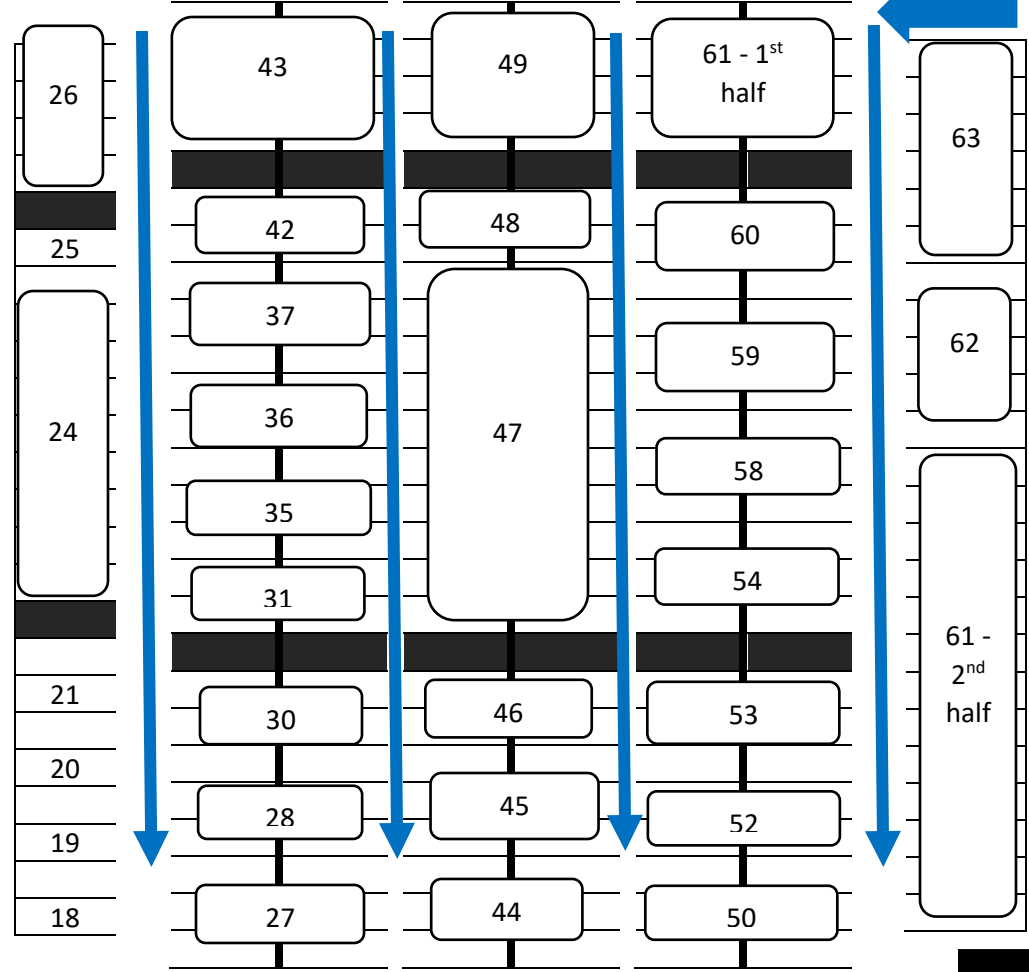

Chester YMCA

Restrooms open from 11:30-3 pm

Parker Lane